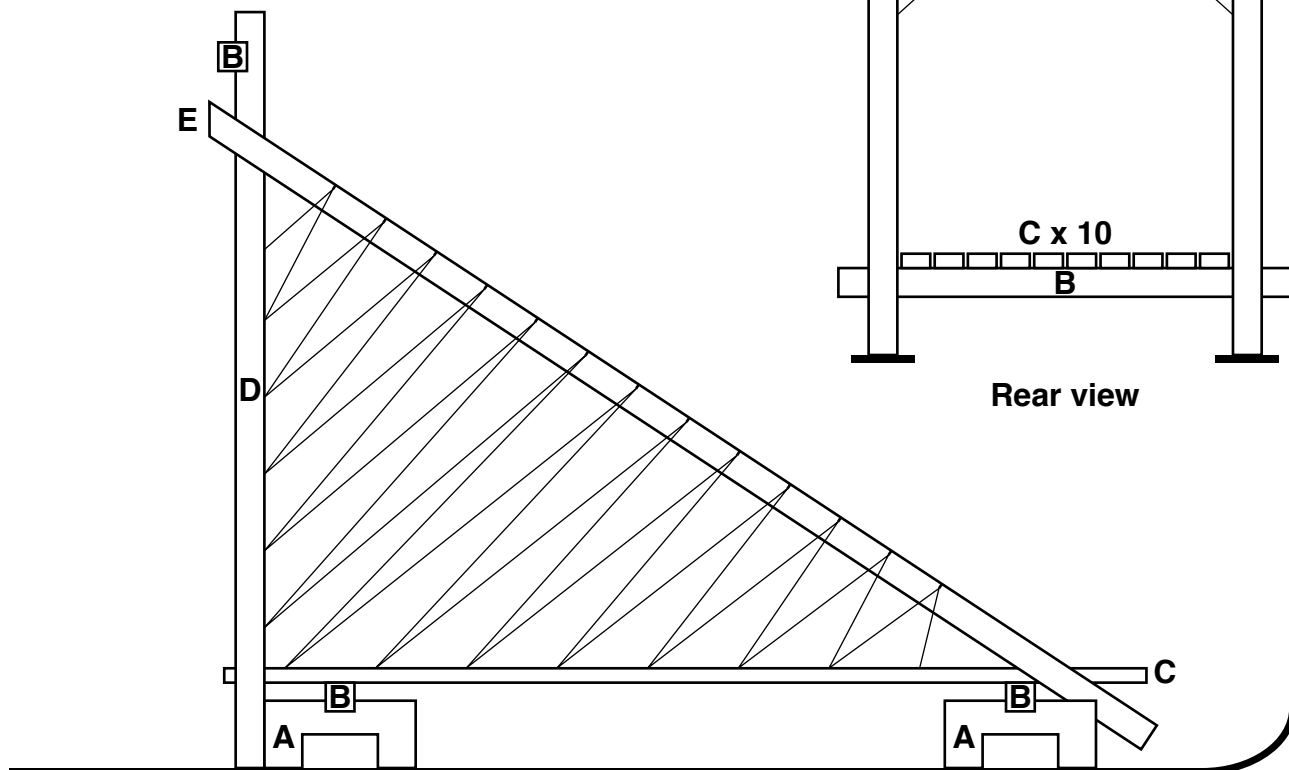

Klondike Sled

By Scouters Jay Treacy and Liam Morland

<http://ScoutDocs.ca/Klondike/>

OpenContent © 2002

- A Bindings (x4) 
- B Cross bar (x3) 
- C Floor board (x10) 
- D Upright (L&R) 
- E Diagonal (L&R) 

Scale 1:10 (1 mm = 1 cm)

Scoutdocs
<http://ScoutDocs.ca/>

Rear view

Side view