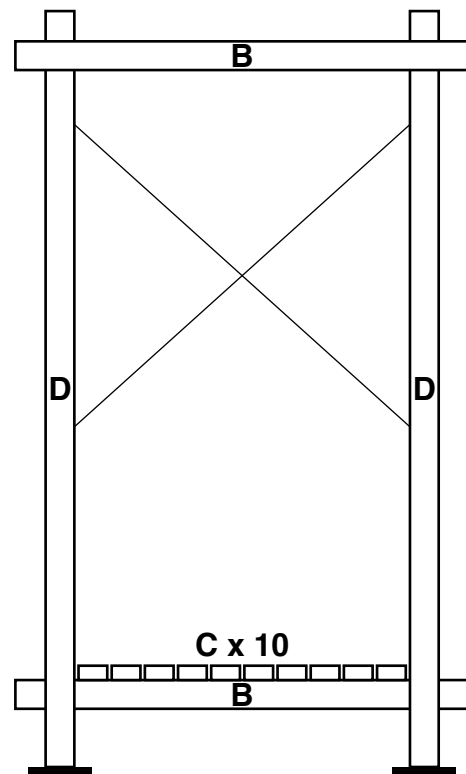

Klondike Sled

By Scouters Jay Treacy and Liam Morland

<http://ScoutDocs.ca/Klondike/>

OpenContent © 2002

- A Bindings (x4) 
- B Cross bar (x3) 
- C Floor board (x10) 
- D Upright (L&R) 
- E Diagonal (L&R) 

Scale 1:10 (1 mm = 1 cm)

Scoutdocs
<http://ScoutDocs.ca/>

Rear view

Side view